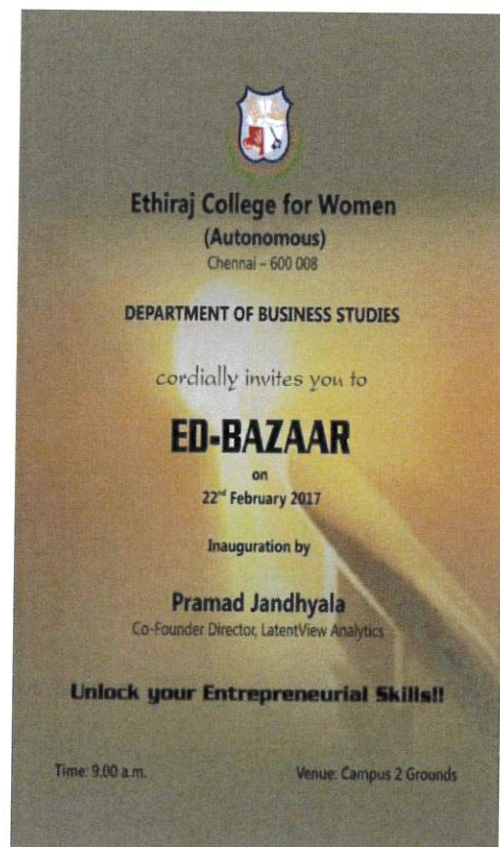

E-Cell

ACADEMIC YEAR 2016-2017

ED BAZAAR

Date: 22/2/2017

Number of participants / beneficiaries: 200 students

ED Bazaar; a one day exhibition cum sale of self-made products is hosted to provide hands-on experience to the students in the entrepreneurial venture. The bazaar also includes participation from other colleges and spastic society. It was conducted on February 22nd.