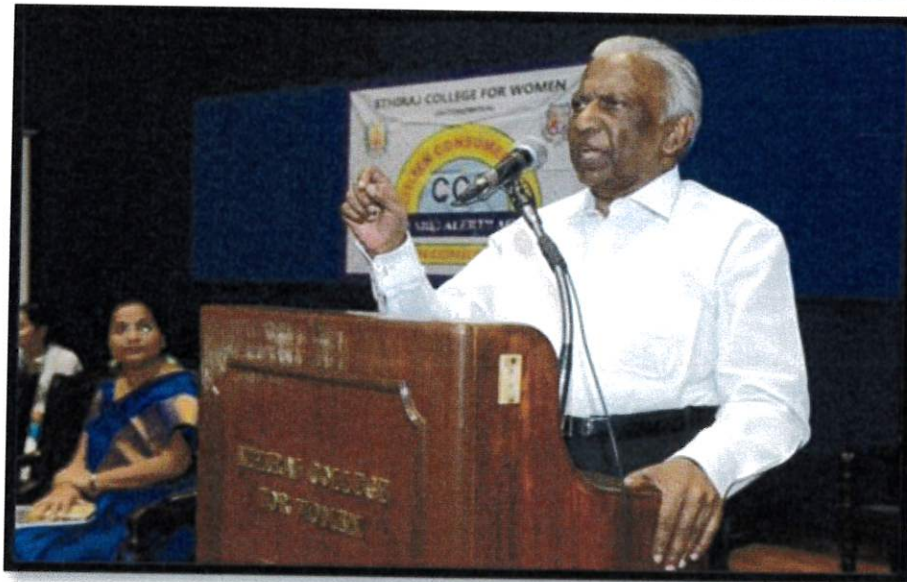

ETHIRAJ COLLEGE FOR WOMEN (Autonomous) Chennai
Affiliated to the University of Madras
College with Potential for Excellence
Reaccredited with A grade by NAAC

S. Kothari

Principal

ETHIRAJ COLLEGE FOR WOMEN
Chennai - 8